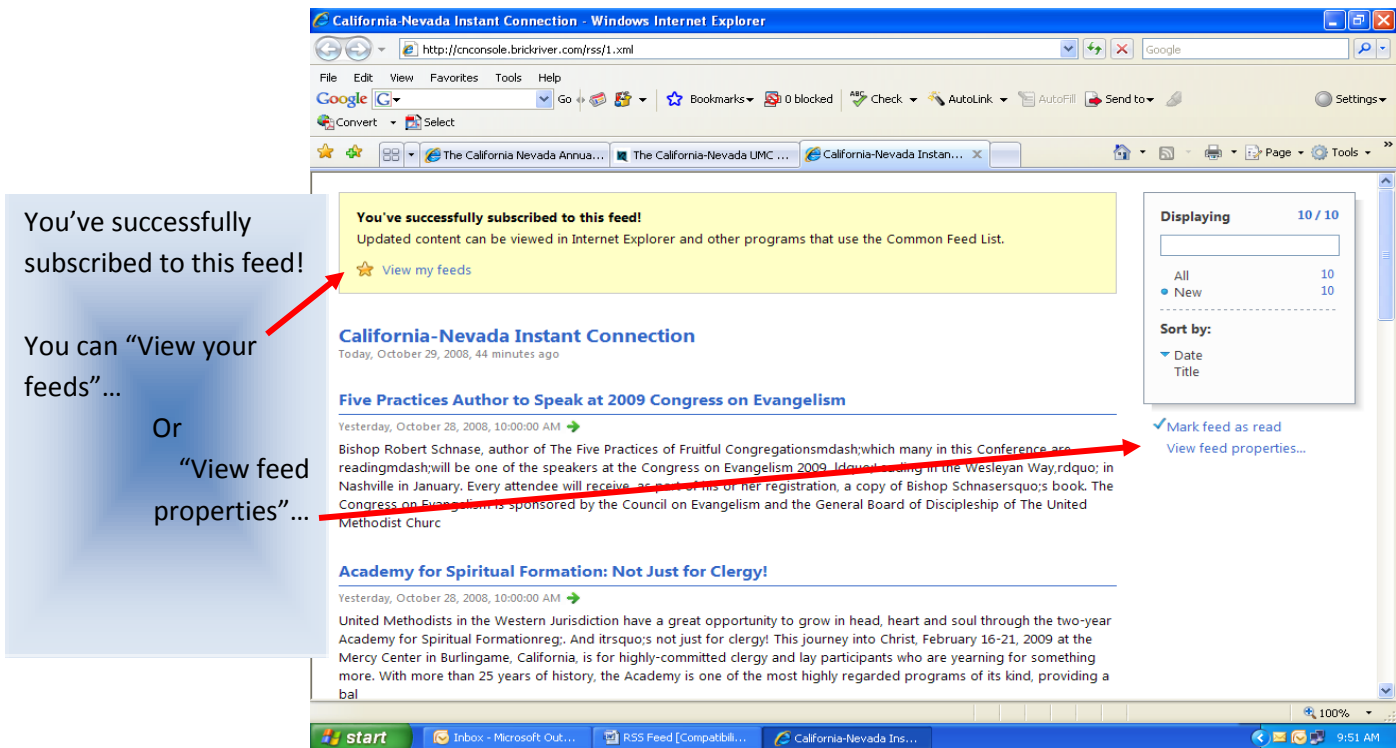

You will see the name of the feed—California-Nevada Instant Connection. Click on the “Subscribe” button. When you subscribe to a feed, it is automatically added to your “Favorites Center” (see the yellow star above on the left) and kept up-to-date.