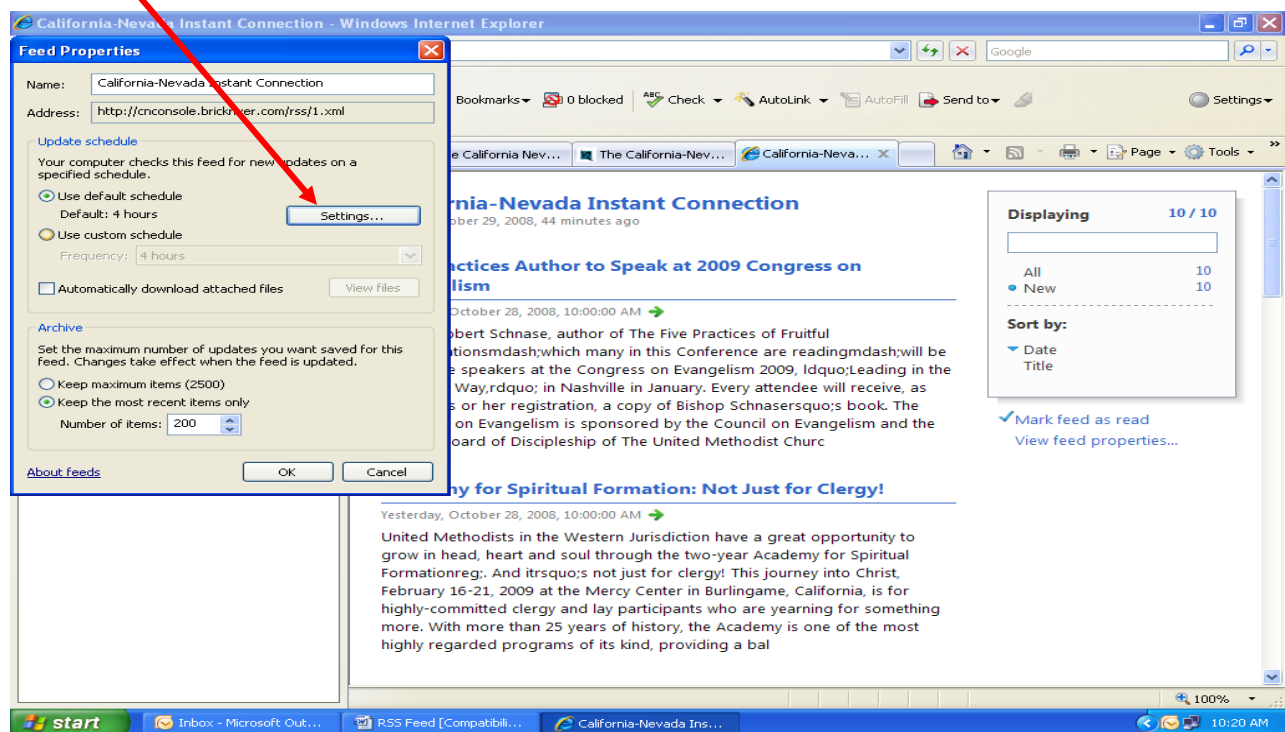

“View feed properties”... allows you to schedule the frequency of feed updates and to set the number of stories that you want to be saved in your feed. Use the default schedule or choose a custom schedule with a frequency that best fits your needs. Set the maximum number of updates you want to save. Click the “Settings” box.